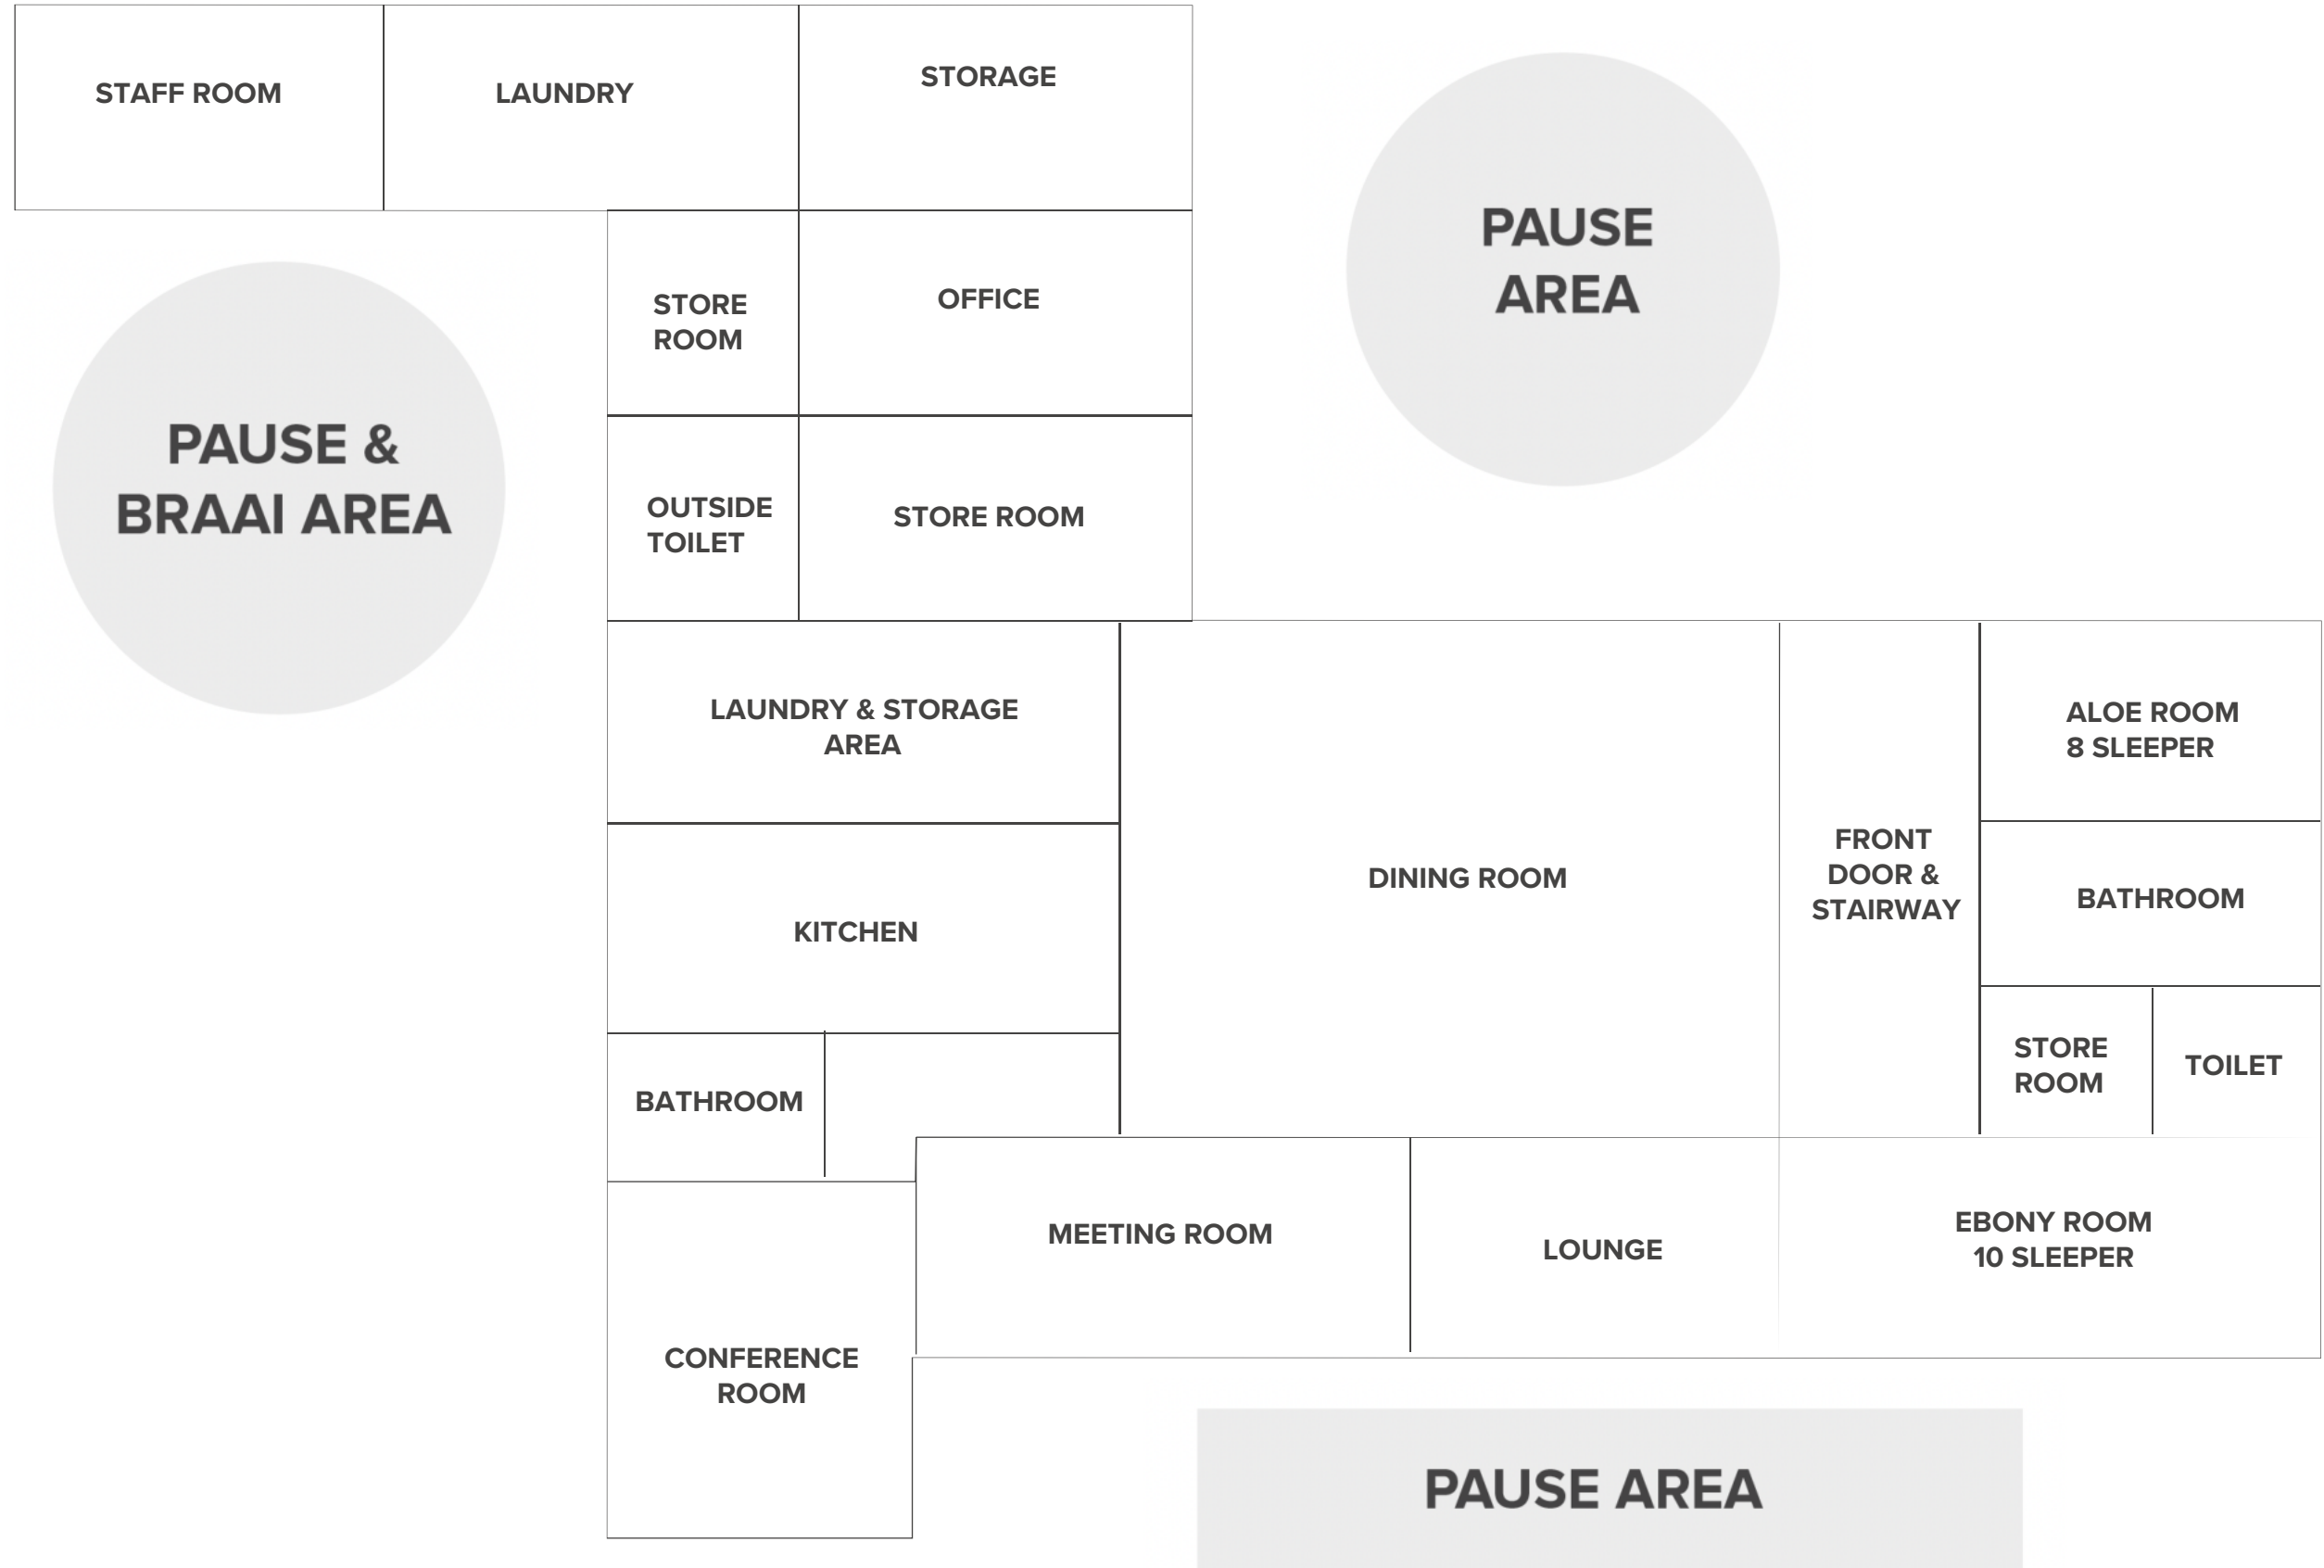

VINEYARD HOUSE CONFERENCE ROOM

VINEYARD DOUBLE STOREY UPPER AND LOWER LEVELS
- Top floor sleeps 20
- Ground floor sleeps 14

MANAGER'S COTTAGE

THE SHED

WORKSHOP

RIVER HOUSE
Sleeps 55
- 1 VIP room (Berg)

VINEYARD HOUSE
- Sleeps 22
- 1 VIP Double Room (Room 4)

ROOM 5 & 6
(VIP - Each sleeps 2)

TREEHOUSE
Sleeps 94
- 1 VIP room (Baobab)

Vineyard Double Storey (34)

LOWER LEVEL

STAIRS

UPPER LEVEL

Vineyard House (22)

Tree House - Upper Level (75)