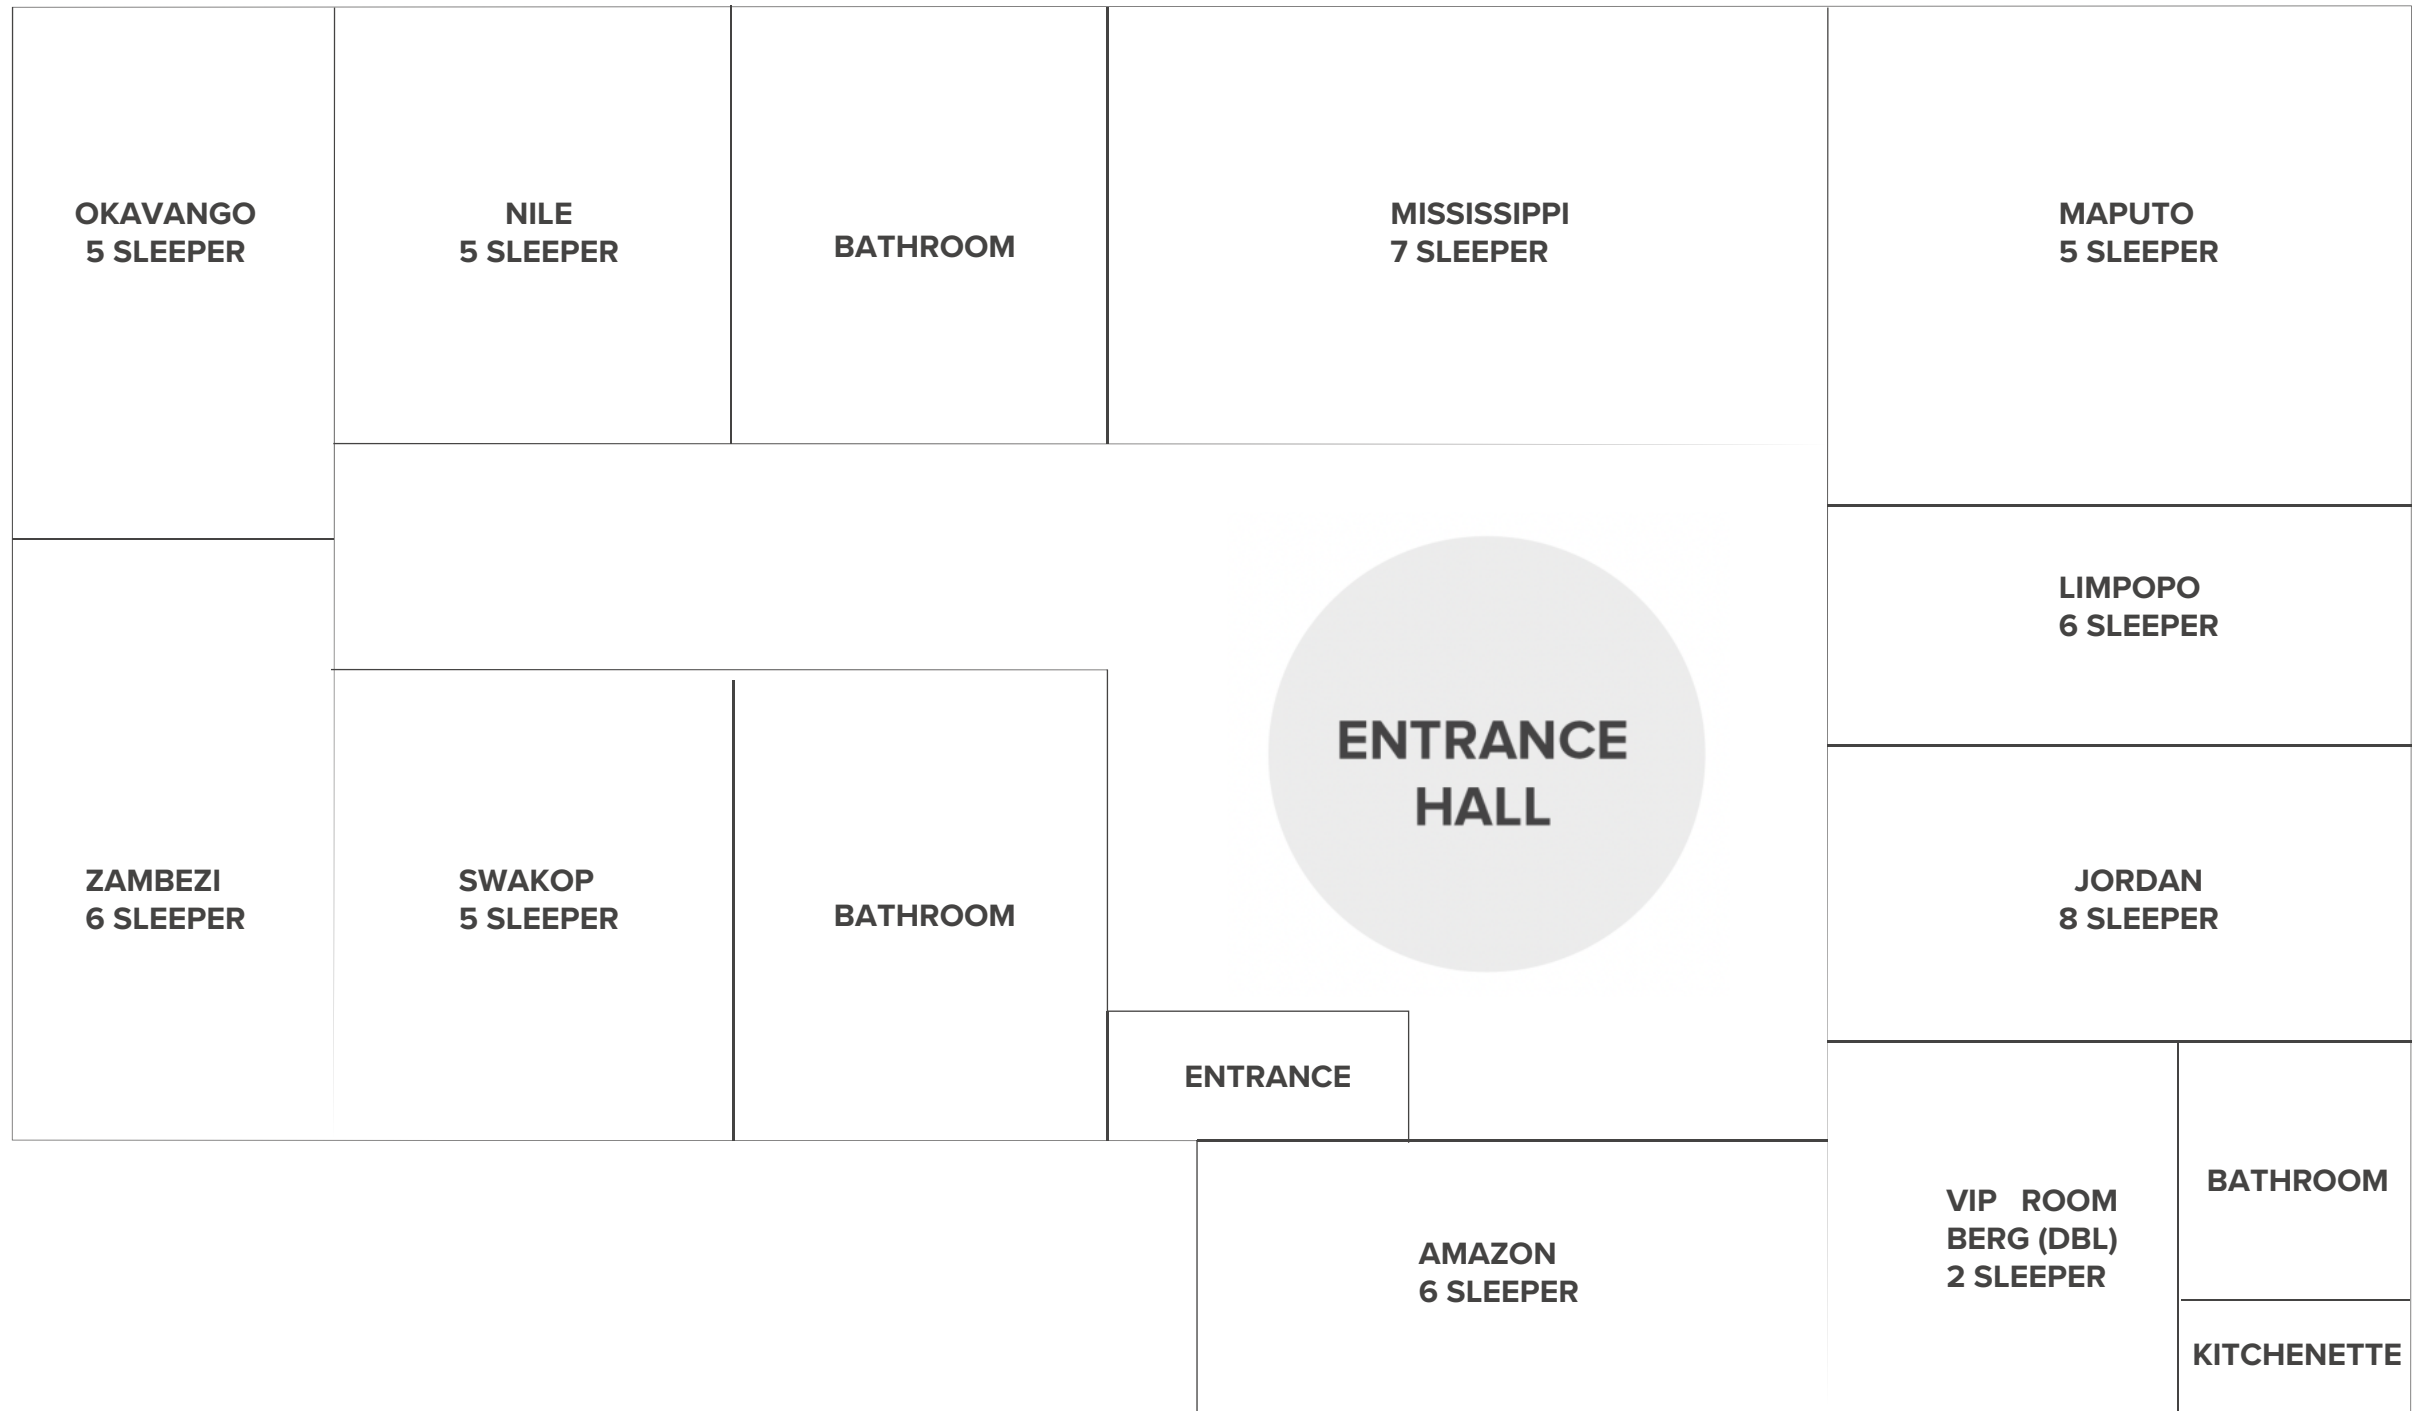

VINEYARD HOUSE CONFERENCE ROOM

VINEYARD DOUBLE STOREY UPPER AND LOWER LEVELS
- Top floor sleeps 20
- Ground floor sleeps 14

MANAGER'S COTTAGE

THE SHED

WORKSHOP

RIVER HOUSE
Sleeps 55
- 1 VIP room (Berg)

VINEYARD HOUSE
- Sleeps 22
- 1 VIP Double Room (Room 4)

ROOM 5 & 6
(VIP - Each sleeps 2)

TREEHOUSE
Sleeps 94
- 1 VIP room (Baobab)

Vineyard Double Storey (34)

LOWER LEVEL

STAIRS

UPPER LEVEL

Vineyard House (22)

Tree House - Upper Level (75)