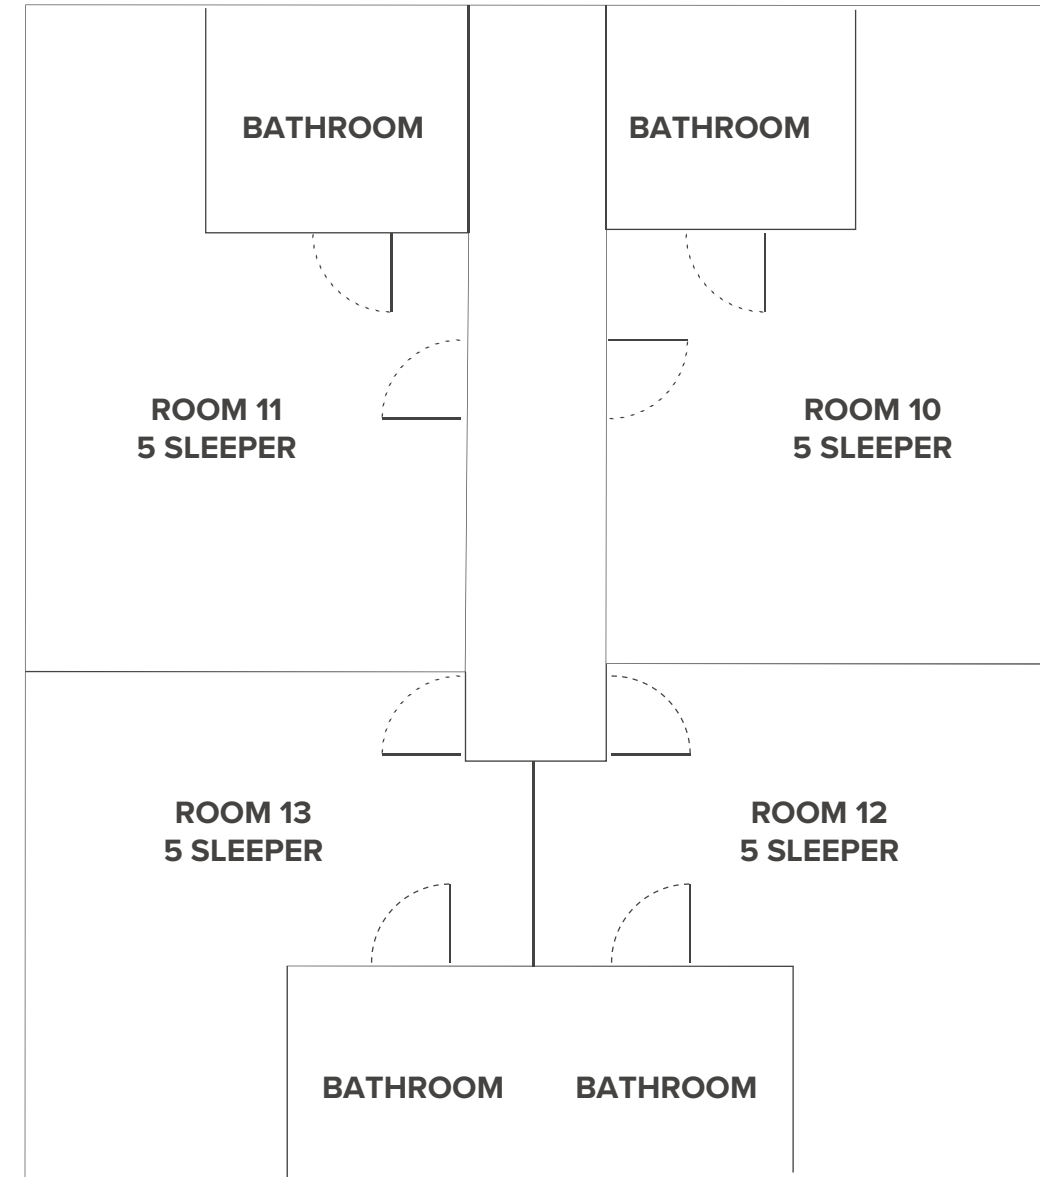

VINEYARD HOUSE CONFERENCE ROOM

VINEYARD DOUBLE STOREY UPPER AND LOWER LEVELS
- Top floor sleeps 20
- Ground floor sleeps 14

MANAGER'S COTTAGE

THE SHED

WORKSHOP

RIVER HOUSE
Sleeps 55
- 1 VIP room (Berg)

VINEYARD HOUSE
- Sleeps 22
- 1 VIP Double Room (Room 4)

ROOM 5 & 6
(VIP - Each sleeps 2)

TREEHOUSE
Sleeps 94
- 1 VIP room (Baobab)

Vineyard Double Storey (34)

LOWER LEVEL

STAIRS

UPPER LEVEL

Vineyard House (22)

Tree House - Upper Level (75)