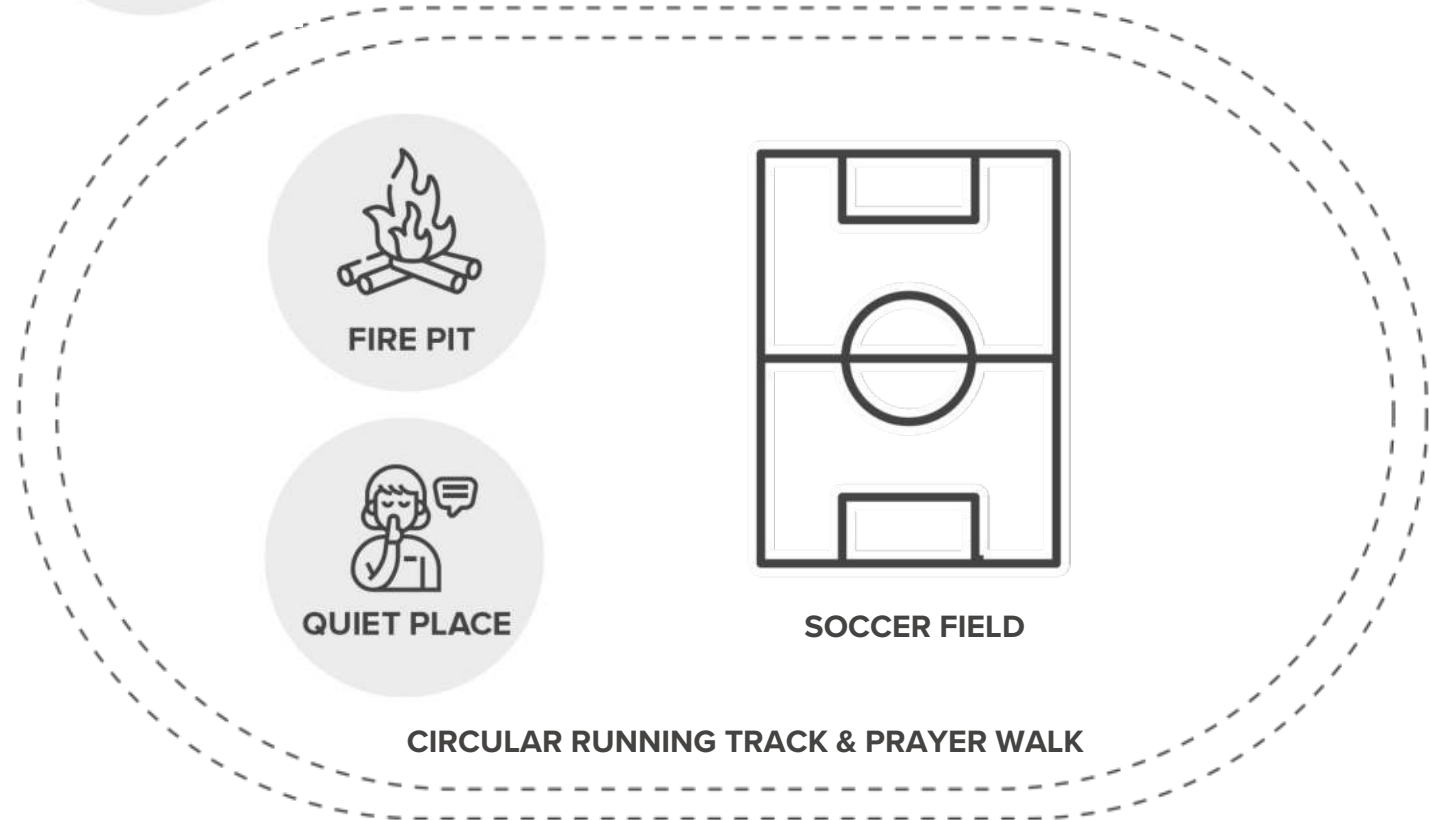

VINEYARD HOUSE CONFERENCE ROOM

VINEYARD DOUBLE STOREY UPPER AND LOWER LEVELS
- Top floor sleeps 20
- Ground floor sleeps 14

MANAGER'S COTTAGE

THE SHED

WORKSHOP

RIVER HOUSE
Sleeps 55
- 1 VIP room (Berg)

VINEYARD HOUSE
- Sleeps 22
- 1 VIP Double Room (Room 4)

ROOM 5 & 6
(VIP - Each sleeps 2)

TREEHOUSE
Sleeps 94
- 1 VIP room (Baobab)

Vineyard Double Storey (34)

LOWER LEVEL

STAIRS

UPPER LEVEL

Vineyard House (22)

Tree House - Upper Level (75)