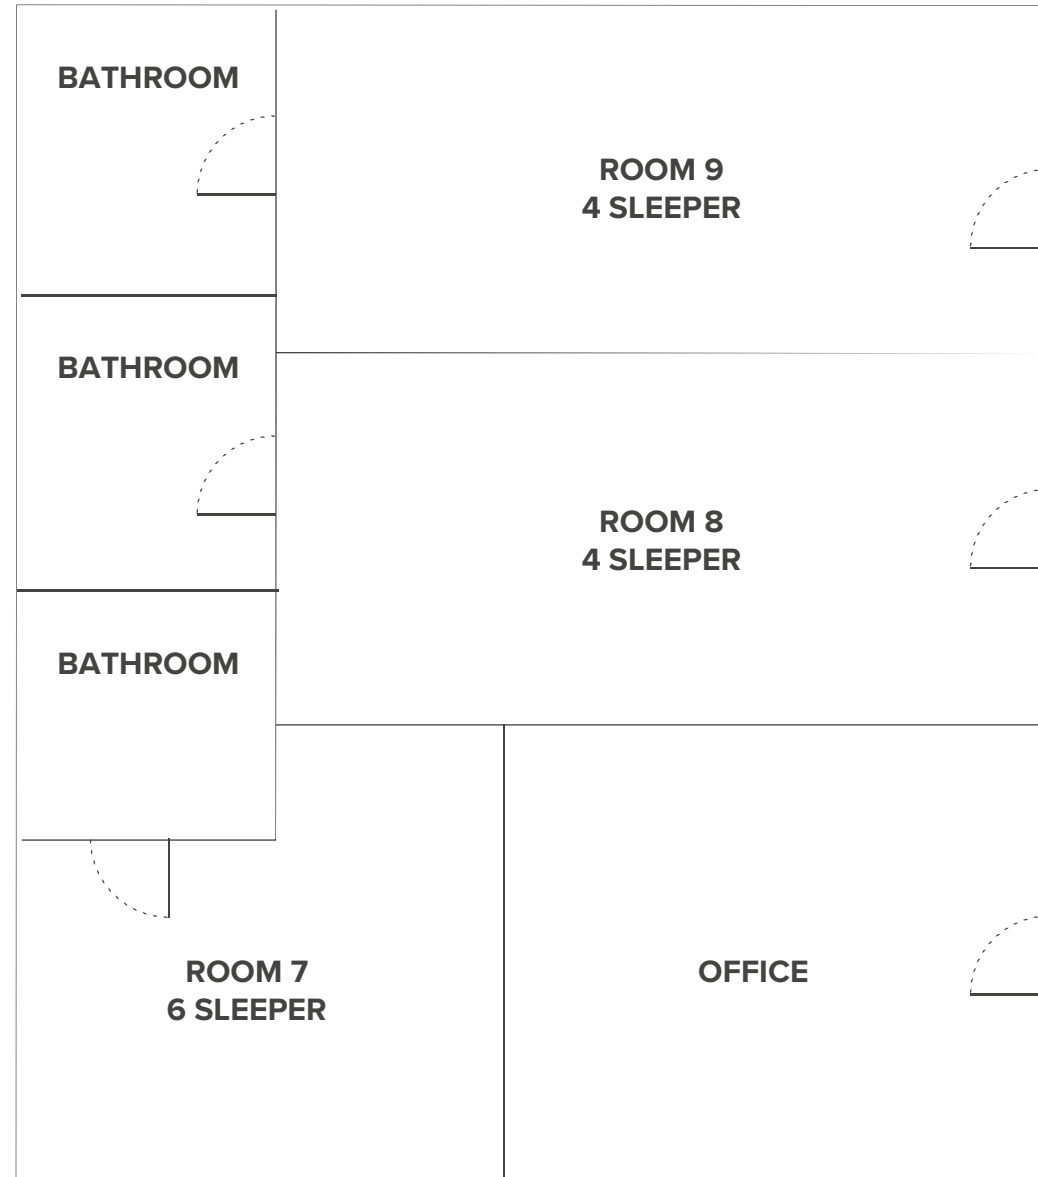

VINEYARD HOUSE CONFERENCE ROOM

VINEYARD DOUBLE STOREY UPPER AND LOWER LEVELS
- Top floor sleeps 20
- Ground floor sleeps 14

MANAGER'S COTTAGE

THE SHED

WORKSHOP

RIVER HOUSE
Sleeps 55
- 1 VIP room (Berg)

VINEYARD HOUSE
- Sleeps 22
- 1 VIP Double Room (Room 4)

ROOM 5 & 6
(VIP - Each sleeps 2)

TREEHOUSE
Sleeps 94
- 1 VIP room (Baobab)

Vineyard Double Storey (34)

LOWER LEVEL

STAIRS

UPPER LEVEL

Vineyard House (22)

Tree House - Upper Level (75)