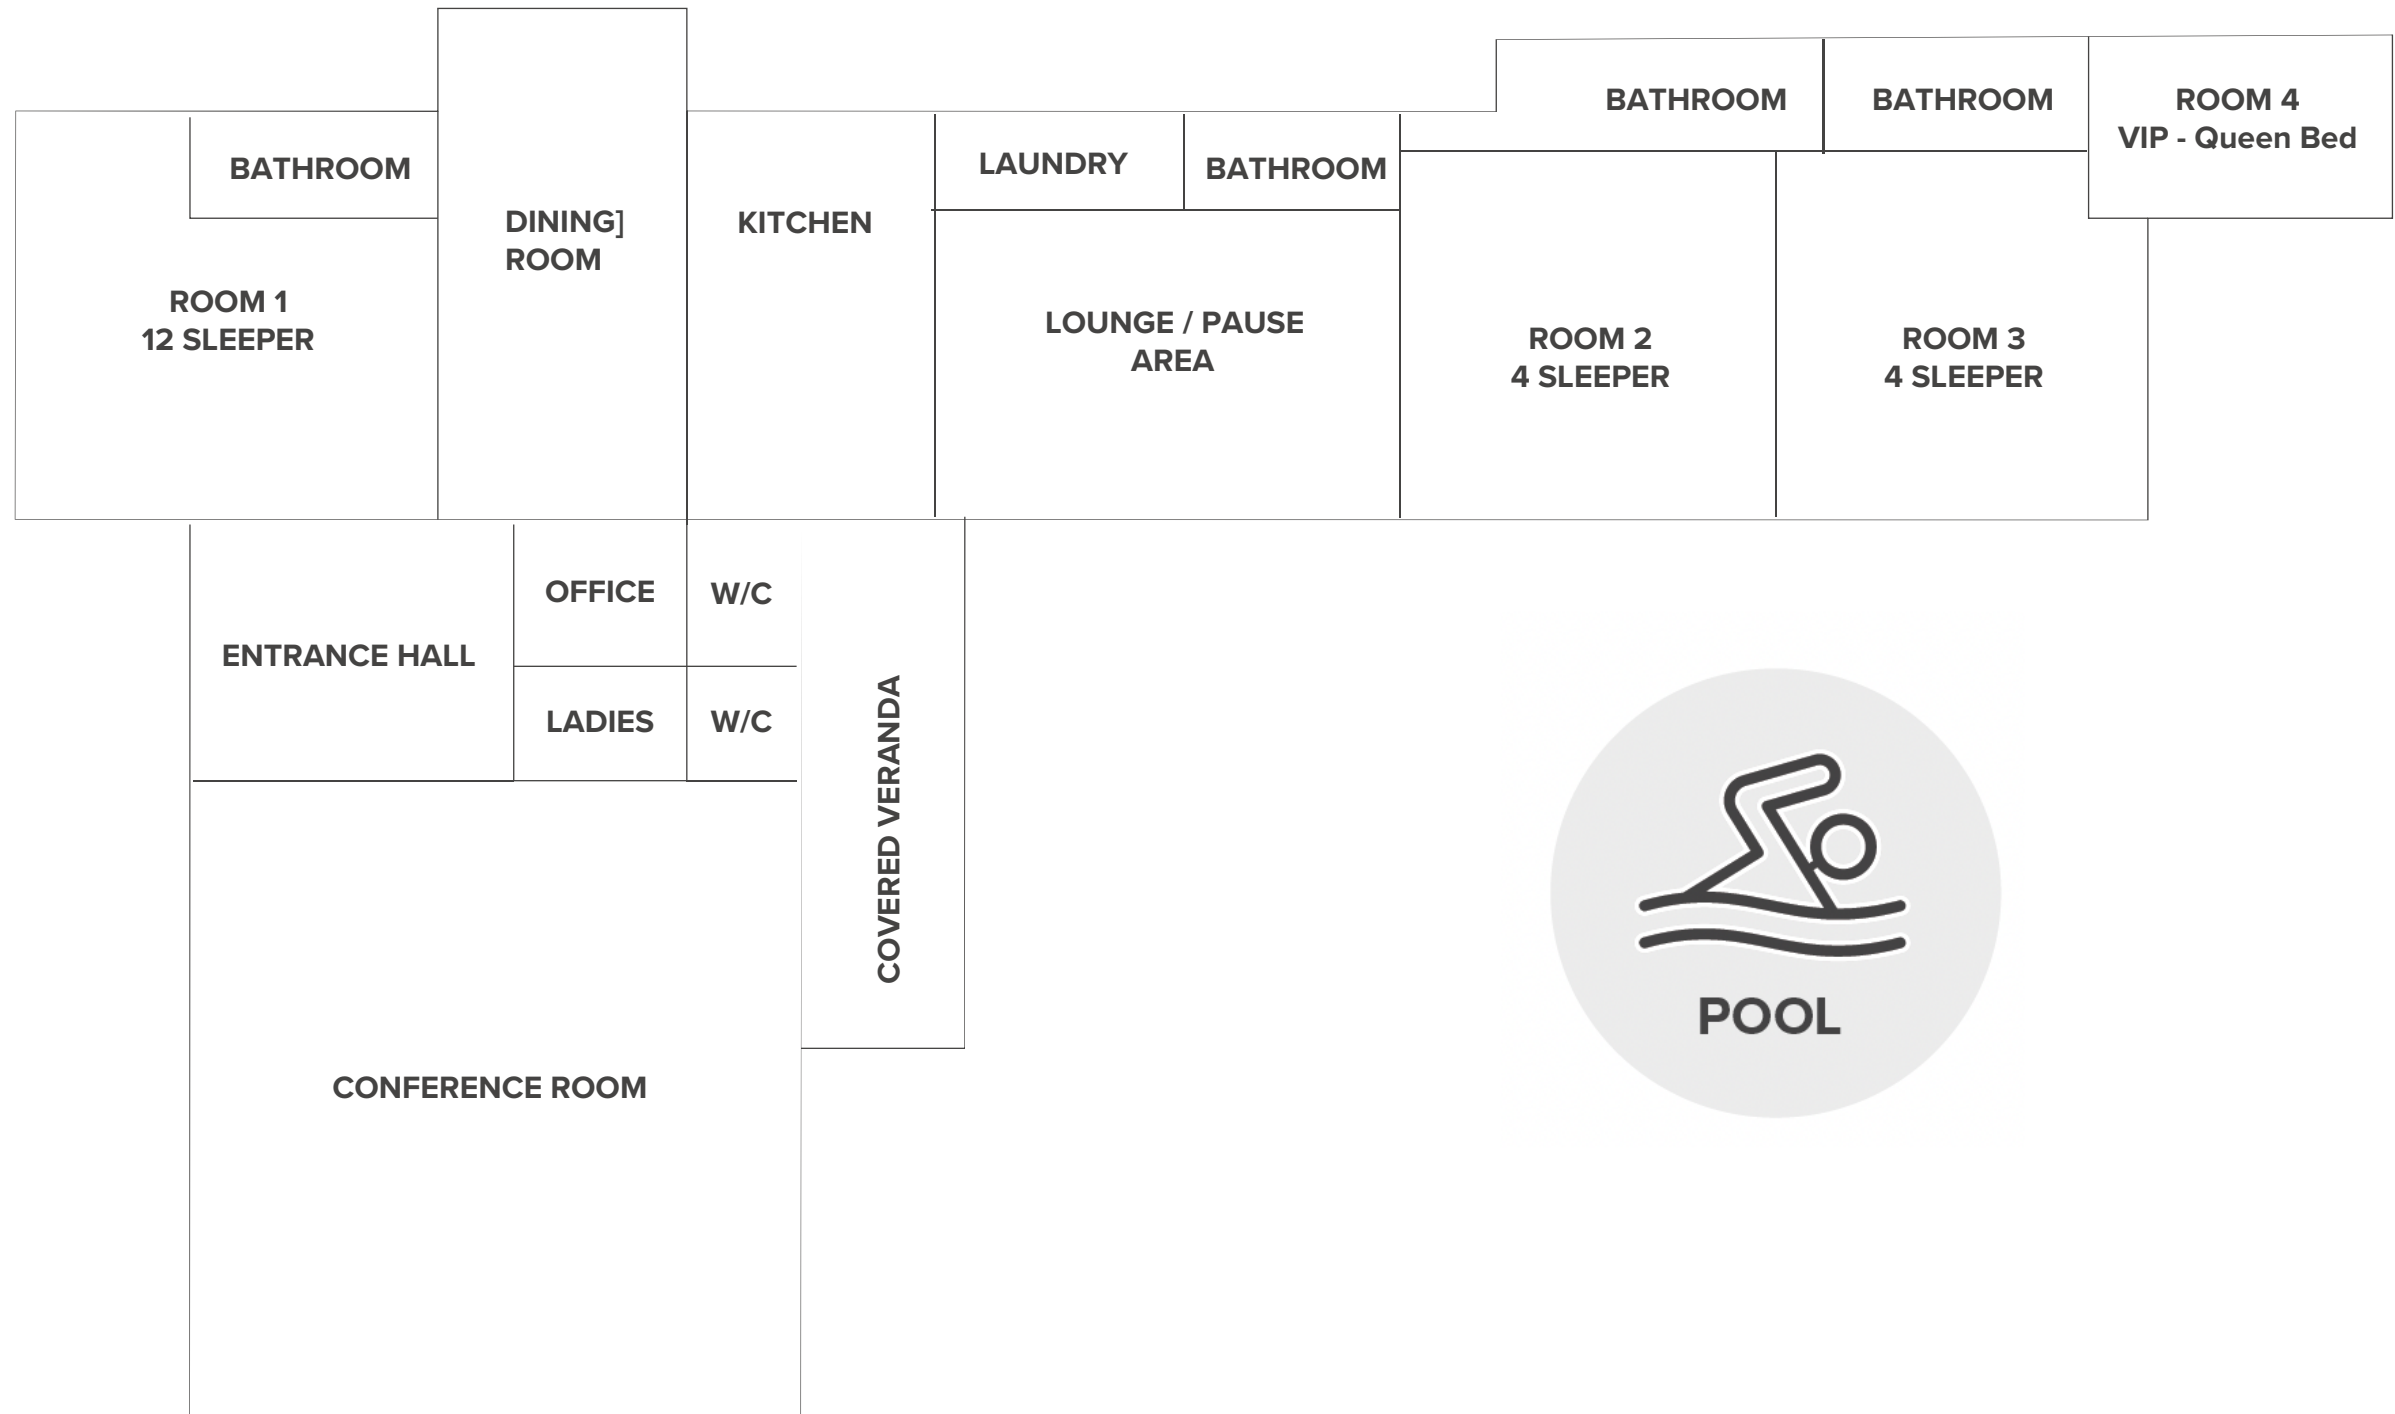

VINEYARD HOUSE CONFERENCE ROOM

VINEYARD DOUBLE STOREY UPPER AND LOWER LEVELS
- Top floor sleeps 20
- Ground floor sleeps 14

MANAGER'S COTTAGE

THE SHED

WORKSHOP

RIVER HOUSE
Sleeps 55
- 1 VIP room (Berg)

VINEYARD HOUSE
- Sleeps 22
- 1 VIP Double Room (Room 4)

ROOM 5 & 6
(VIP - Each sleeps 2)

TREEHOUSE
Sleeps 94
- 1 VIP room (Baobab)

Vineyard Double Storey (34)

LOWER LEVEL

STAIRS

UPPER LEVEL

Vineyard House (22)

Tree House - Upper Level (75)