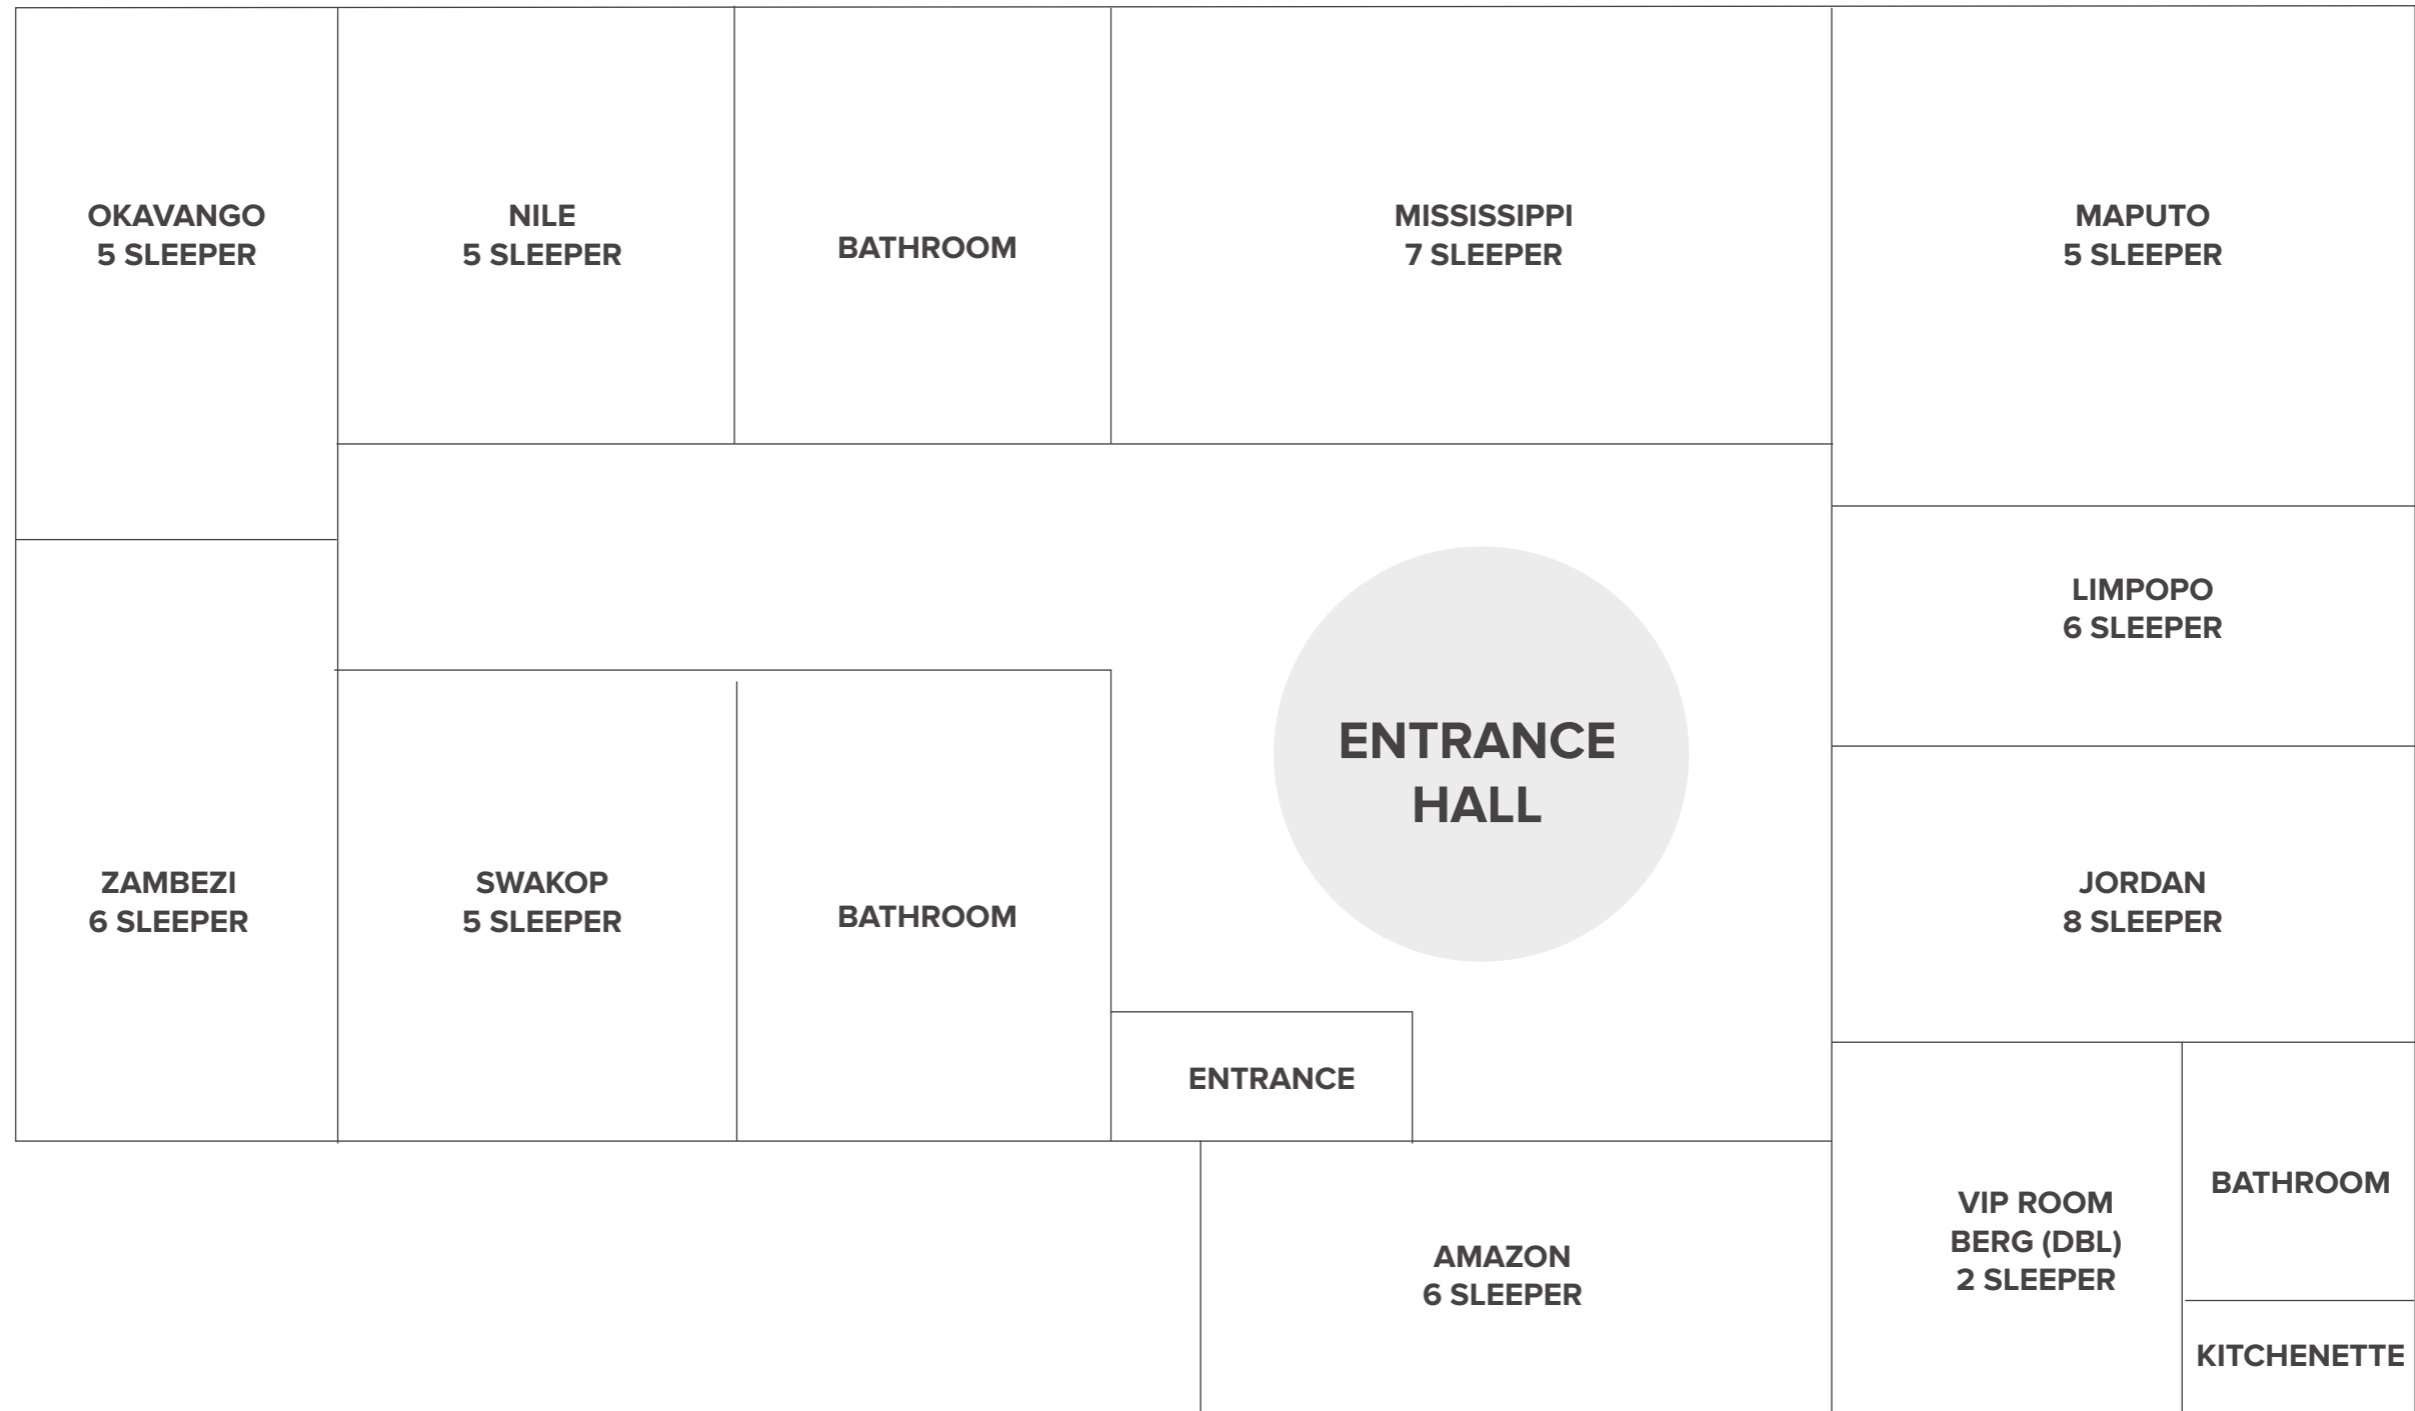

RETREAT CENTRE & RECEPTION ENTRANCE

RIVER AND TREE HOUSE MAIN ENTRANCE

Vineyard Double Storey (50)

LOWER LEVEL

STAIRS

UPPER LEVEL

Tree House - Lower Level (44)

Tree House - Upper Level (56)