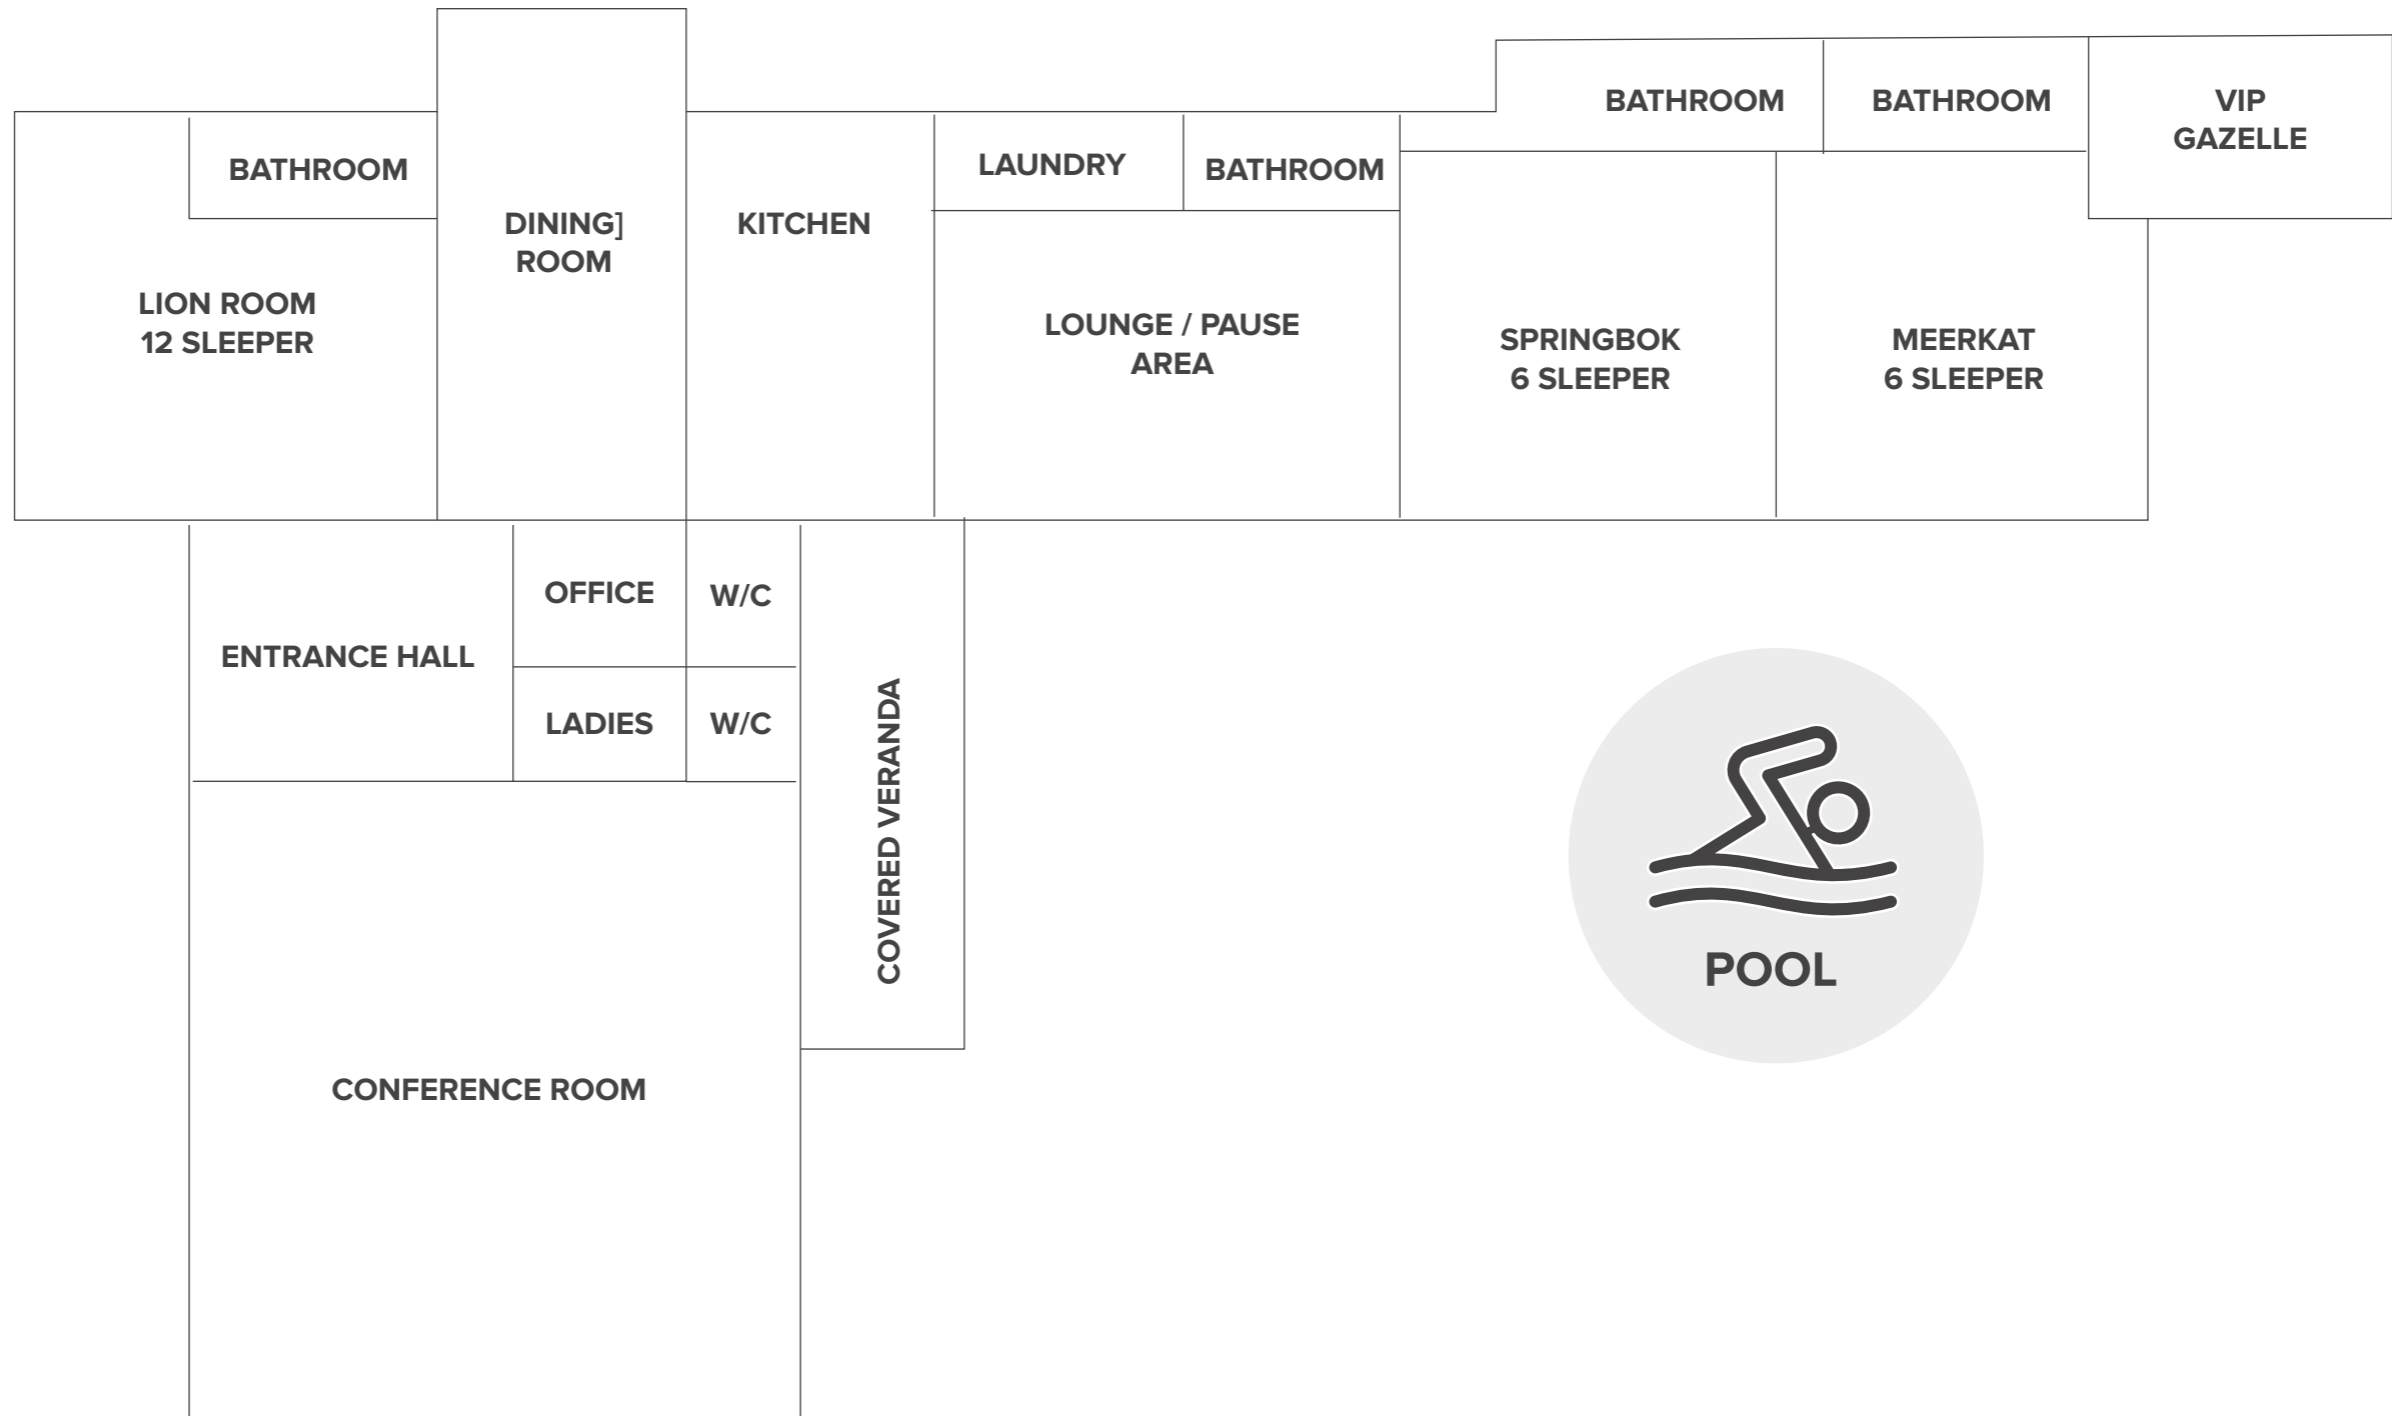

RETREAT CENTRE & RECEPTION ENTRANCE

RIVER AND TREE HOUSE MAIN ENTRANCE

Vineyard Double Storey (50)

LOWER LEVEL

STAIRS

UPPER LEVEL

Tree House - Lower Level (44)

Tree House - Upper Level (56)