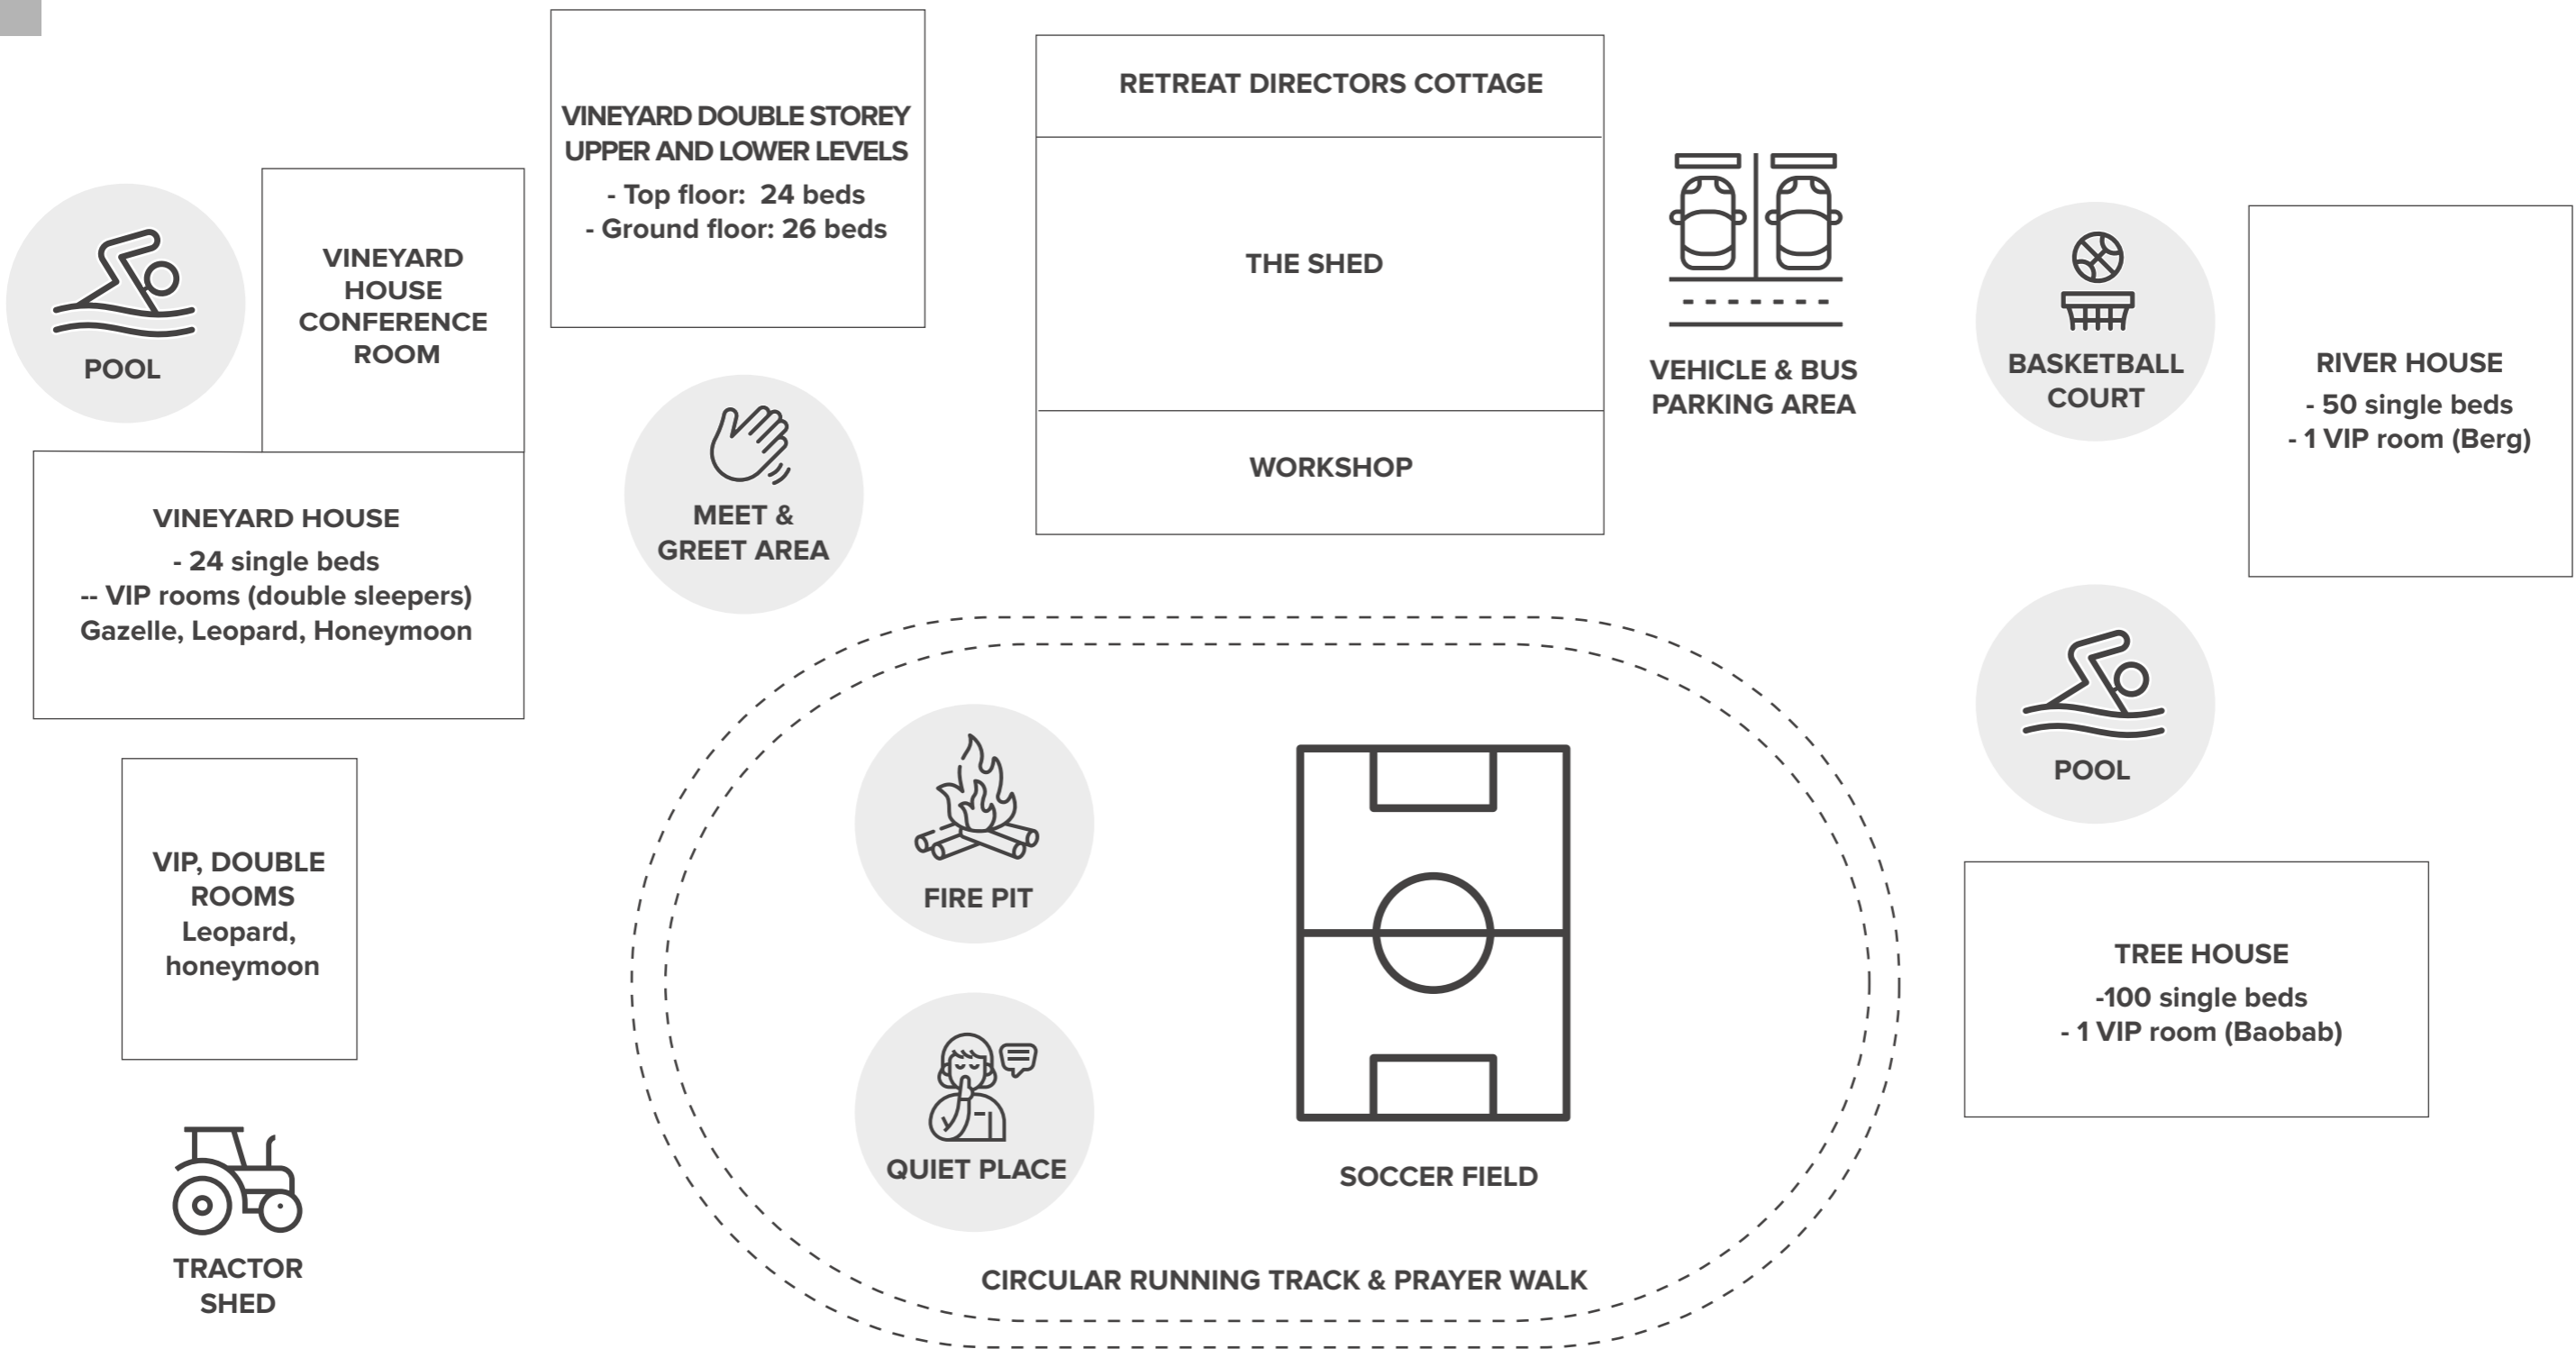

RETREAT CENTRE & RECEPTION ENTRANCE

RIVER AND TREE HOUSE MAIN ENTRANCE

Vineyard Double Storey (50)

LOWER LEVEL

STAIRS

UPPER LEVEL

Tree House - Lower Level (44)

Tree House - Upper Level (56)