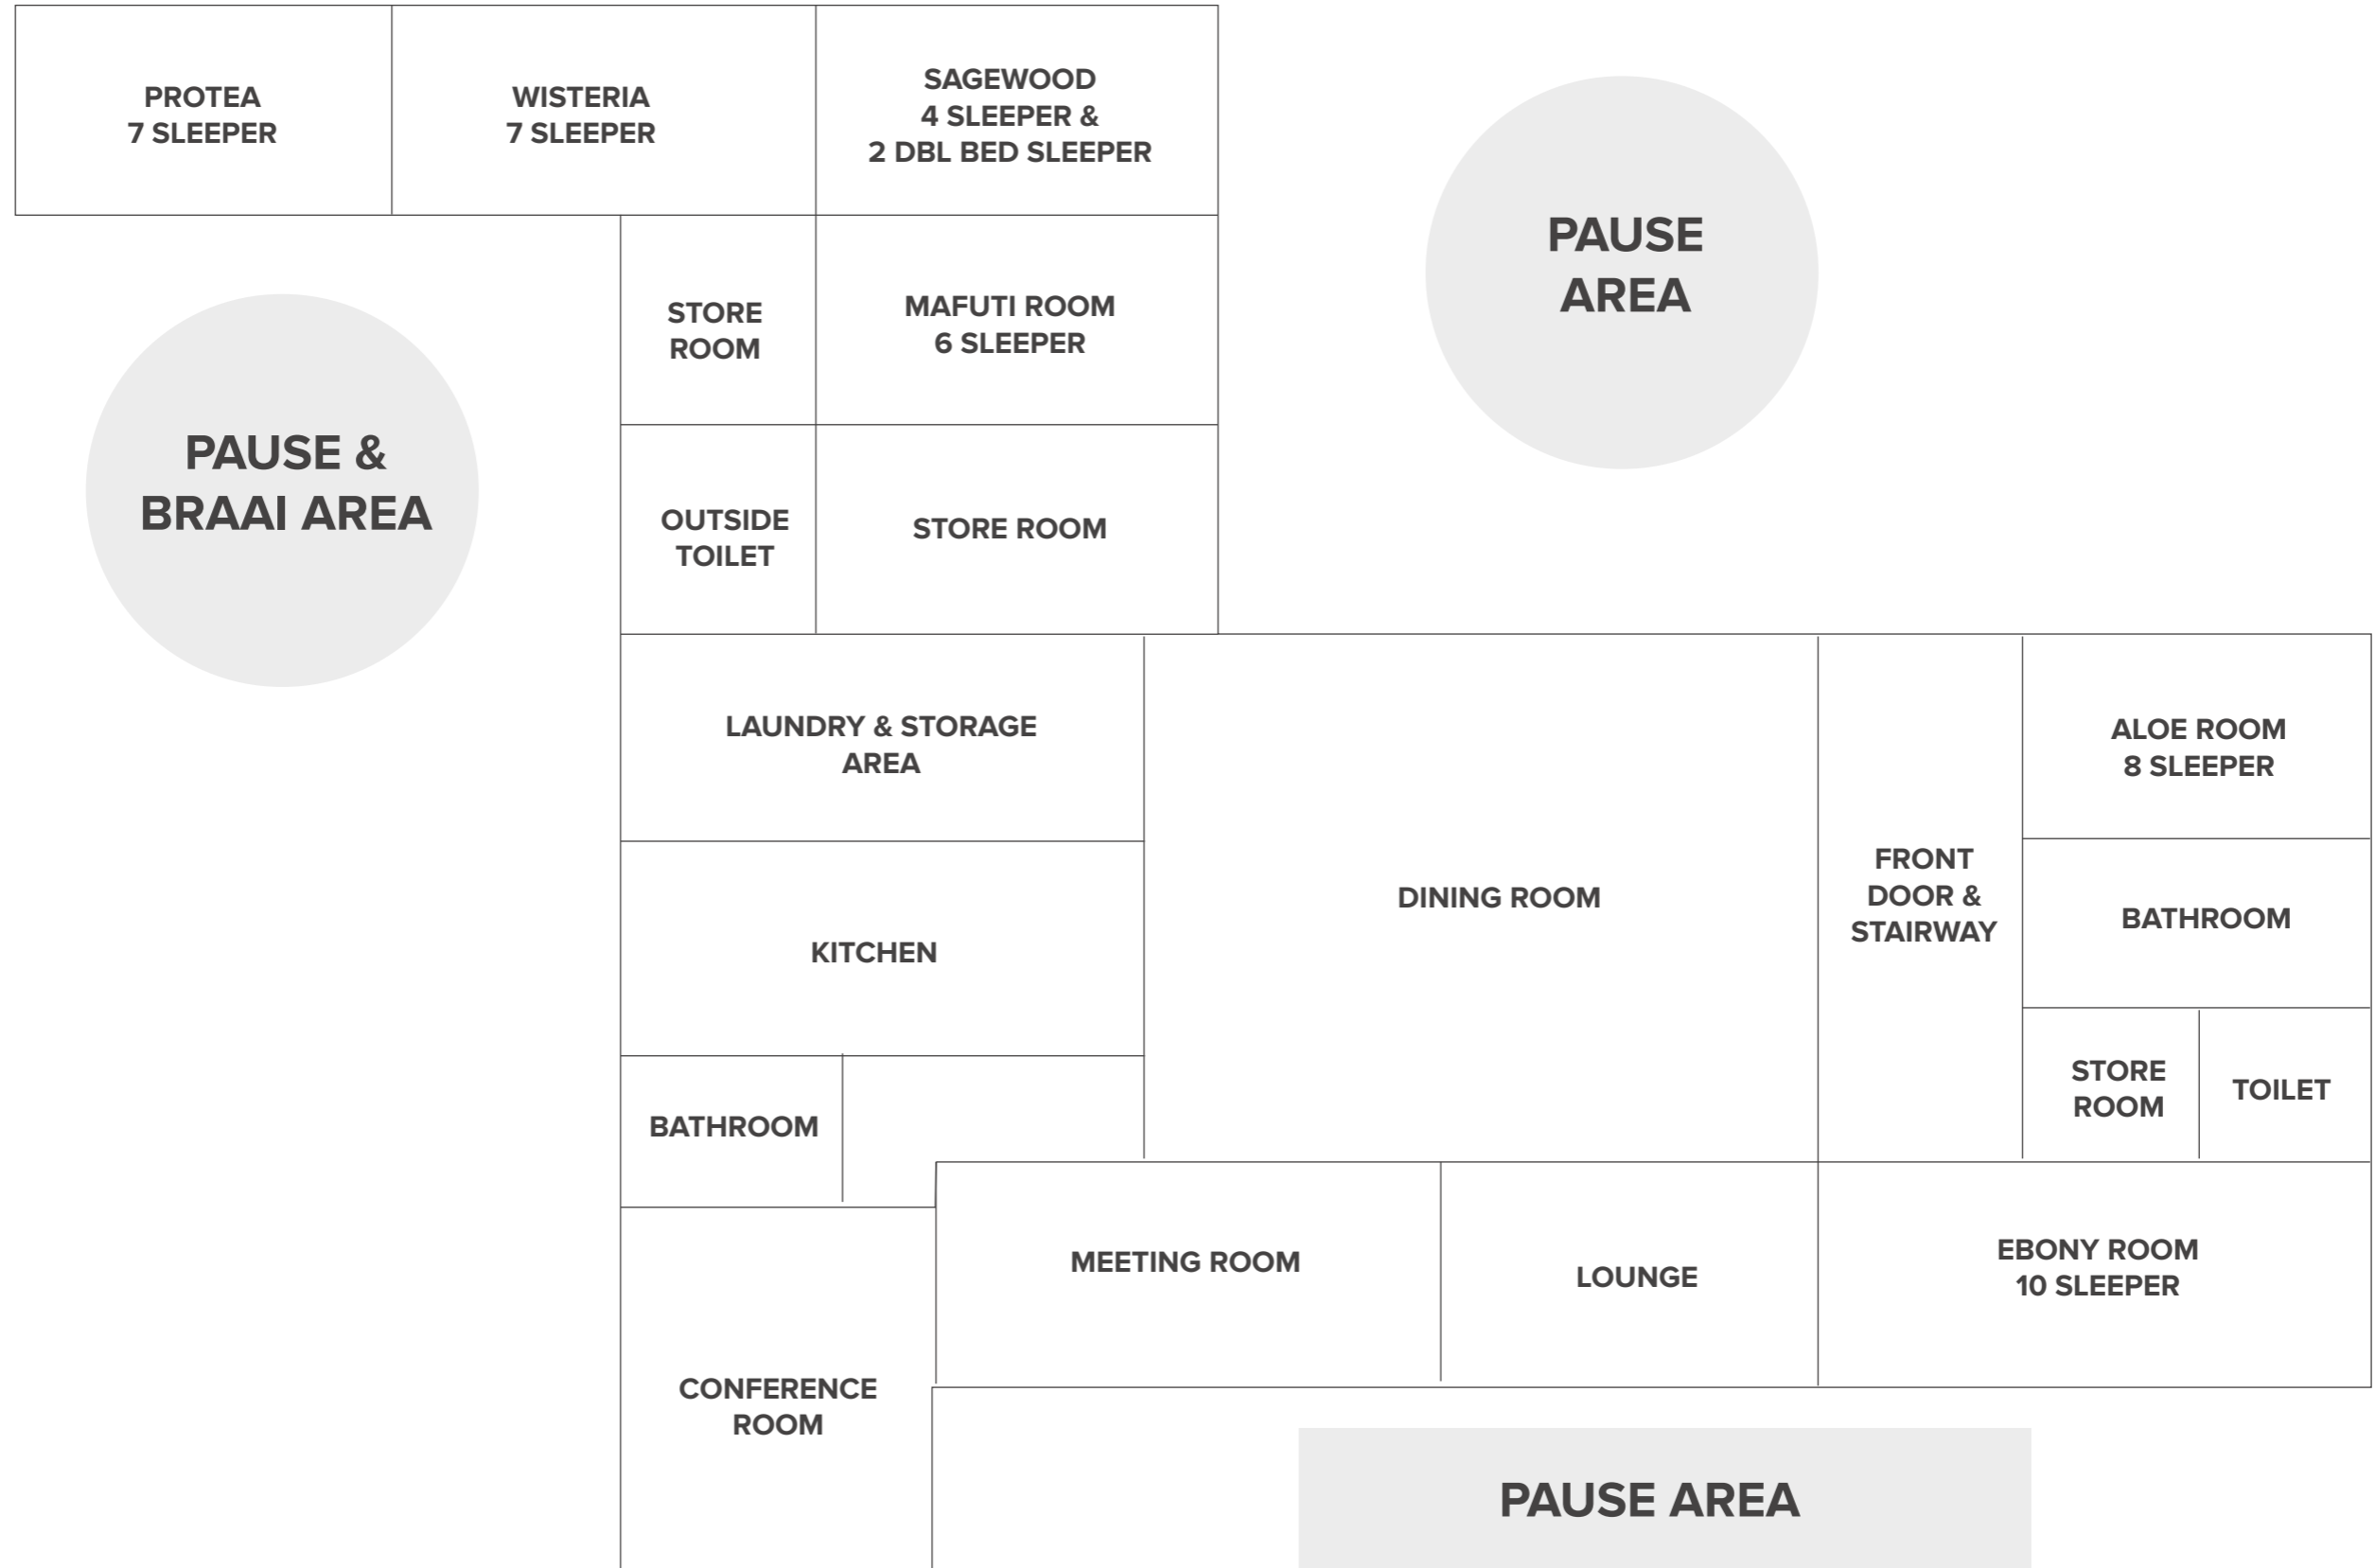

RETREAT CENTRE & RECEPTION ENTRANCE

RIVER AND TREE HOUSE MAIN ENTRANCE

Vineyard Double Storey (50)

LOWER LEVEL

STAIRS

UPPER LEVEL

Tree House - Lower Level (44)

Tree House - Upper Level (56)