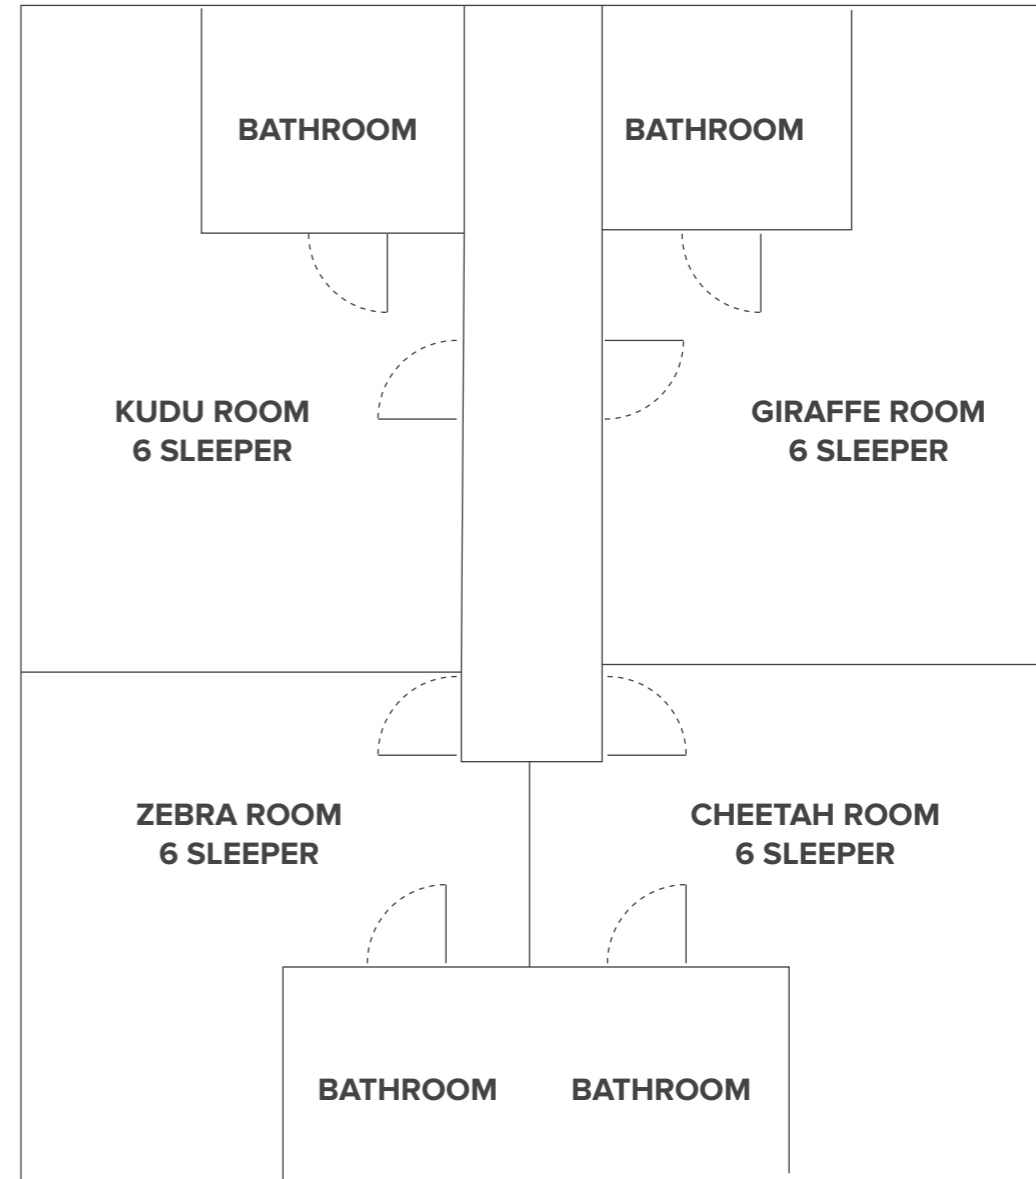

RETREAT CENTRE & RECEPTION ENTRANCE

RIVER AND TREE HOUSE MAIN ENTRANCE

Vineyard Double Storey (50)

LOWER LEVEL

STAIRS

UPPER LEVEL

Tree House - Lower Level (44)

Tree House - Upper Level (56)